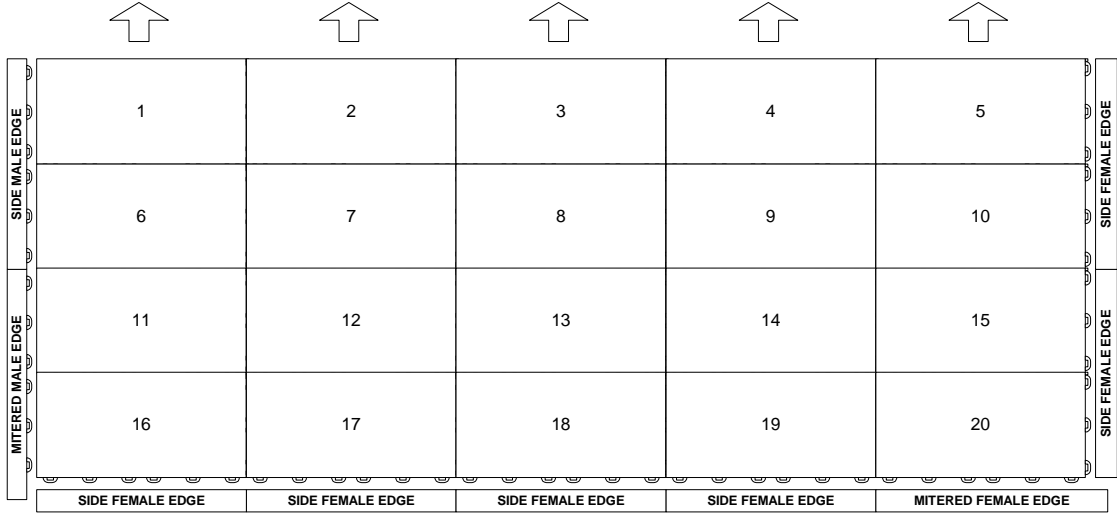

# INSTALLATION DIAGRAM FOR THE ERGO MATTA RANGE OF INDUSTRIAL ERGONOMIC SAFETY TILES

IF EDGED ON ALL FOUR SIDES...

IF EDGED ON THREE SIDES ONLY...

**PLACE FLAT EDGE AGAINST WORK SURFACE,  
TOOL, OR ASSEMBLY AREA**