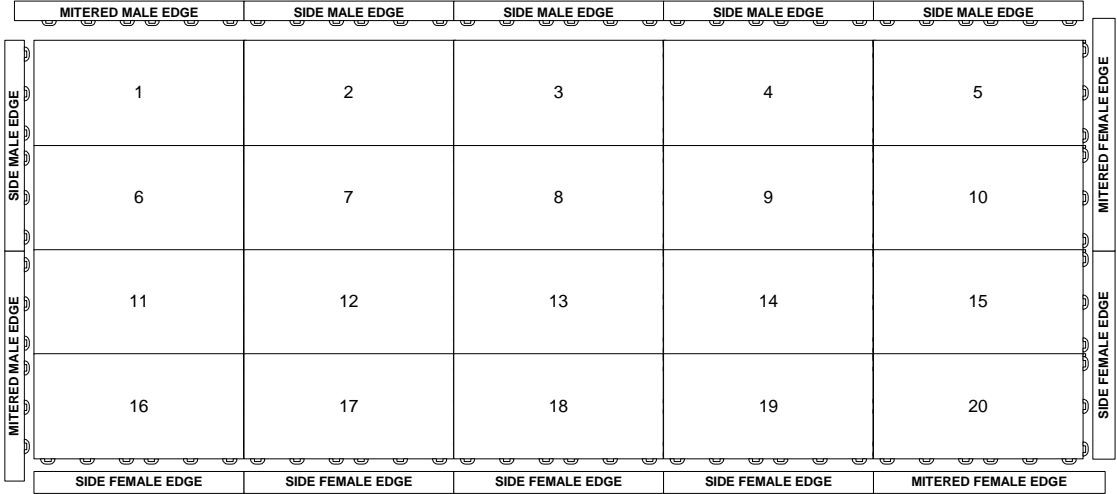

# INSTALLATION DIAGRAM FOR THE ERGO MATTA RANGE OF INDUSTRIAL ERGONOMIC SAFETY TILES

IF EDGED ON ALL FOUR SIDES...

IF EDGED ON THREE SIDES ONLY...

**PLACE FLAT EDGE AGAINST WORK SURFACE,  
TOOL, OR ASSEMBLY AREA**